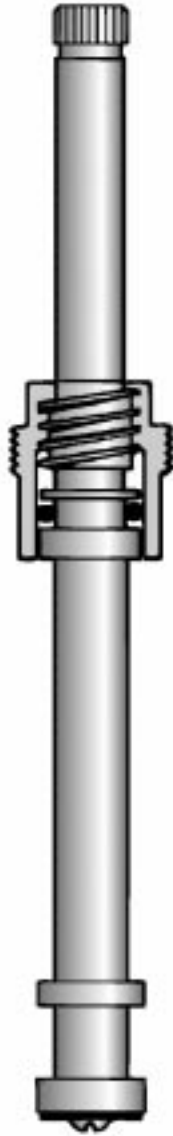

1. **PRICE PFISTER®**
2. Hot/Cold   132312
   - Cap Gasket   129390
   - "O" Ring   129031
   - Bibb Washer   129451
   - Bibb Screw   129258
   - Seat   1110
   - Repair Kit   1115