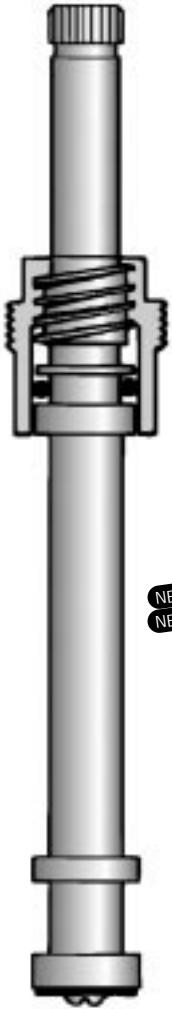

STOCK#   PACK   DESCRIPTION

1. **PRICE PFISTER®**
2. **NEW!** Hot   132330
   - **NEW!** Cold   132380
   - Cap Gasket   129390
   - "O" Ring   129031
   - Bibb Washer   129451
   - Bibb Screw   129258
   - Seat   1110
   - Repair Kit   1115